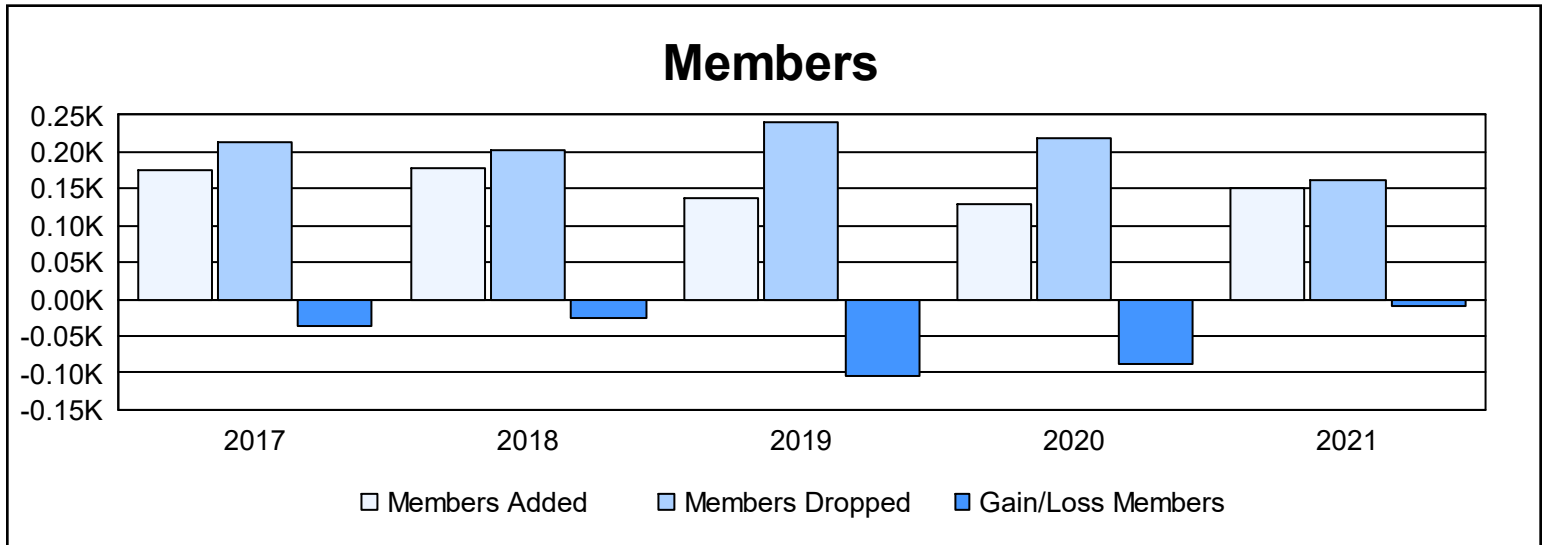

Year	New Clubs	Dropped Clubs	Gain/ Loss Clubs	New Members	Charter Members	Reinstate Members	Transfer Members	Total Member Added	Total Members Dropped	Gain/ Loss Members
2016-2017	0	2	-2	145	4	6	21	176	213	-37
2017-2018	0	0	0	145	5	3	24	177	202	-25
2018-2019	0	2	-2	114	3	6	14	137	241	-104
2019-2020	0	3	-3	102	2	5	20	129	218	-89
2020-2021	0	1	-1	126	1	4	21	152	162	-10
<b>Average</b>	<b>0</b>	<b>2</b>	<b>-2</b>	<b>126</b>	<b>3</b>	<b>5</b>	<b>20</b>	<b>154</b>	<b>207</b>	<b>-53</b>

### Membership Composition June 2021 Cumulative