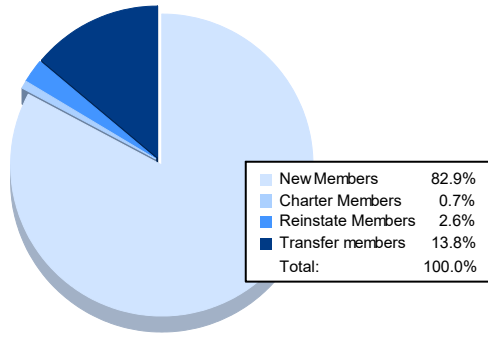

Year	New Clubs	Dropped Clubs	Gain/ Loss Clubs	New Members	Charter Members	Reinstate Members	Transfer Members	Total Member Added	Total Members Dropped	Gain/ Loss Members
2016-2017	0	2	-2	145	4	6	21	176	213	-37
2017-2018	0	0	0	145	5	3	24	177	202	-25
2018-2019	0	2	-2	114	3	6	14	137	241	-104
2019-2020	0	3	-3	102	2	5	20	129	218	-89
2020-2021	0	1	-1	126	1	4	21	152	162	-10
<b>Average</b>	<b>0</b>	<b>2</b>	<b>-2</b>	<b>126</b>	<b>3</b>	<b>5</b>	<b>20</b>	<b>154</b>	<b>207</b>	<b>-53</b>

### Membership Composition June 2021 Cumulative