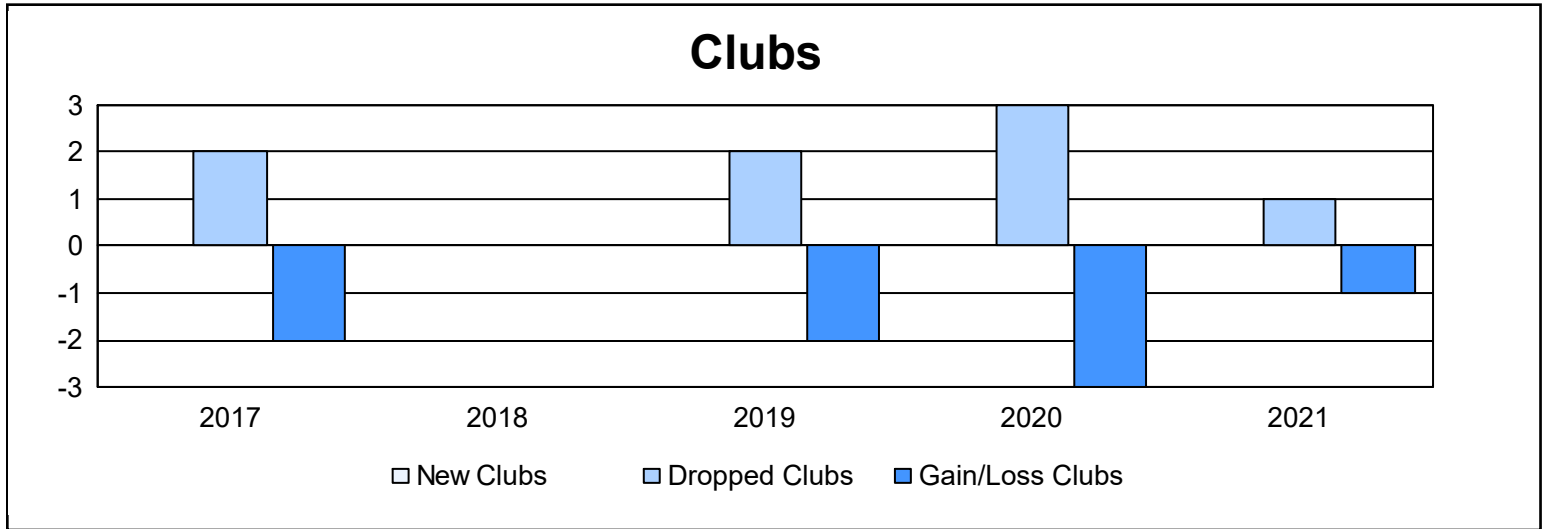

Year	New Clubs	Dropped Clubs	Gain/ Loss Clubs	New Members	Charter Members	Reinstate Members	Transfer Members	Total Member Added	Total Members Dropped	Gain/ Loss Members
2016-2017	0	2	-2	145	4	6	21	176	213	-37
2017-2018	0	0	0	145	5	3	24	177	202	-25
2018-2019	0	2	-2	114	3	6	14	137	241	-104
2019-2020	0	3	-3	102	2	5	20	129	218	-89
2020-2021	0	1	-1	126	1	4	21	152	162	-10
<b>Average</b>	<b>0</b>	<b>2</b>	<b>-2</b>	<b>126</b>	<b>3</b>	<b>5</b>	<b>20</b>	<b>154</b>	<b>207</b>	<b>-53</b>

### Membership Composition June 2021 Cumulative